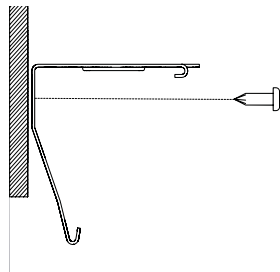

### 1 Installation with or without mounting bracket

- Note: 1 mounting bracket or 1 screw every 18". Number of mounting brackets or screws will vary according to the length of the shade.
- Keep a minimum distance of 2" (50mm) from the edge of the assembly and center of mounting bracket and screw.

### 2 Installation options with mounting brackets

- Use the correct screws for the application. The screws provided are ideal for most interior applications.
- Ensure brackets are level.

FACE WALL MOUNT