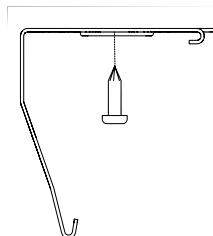

TOP CEILING MOUNT