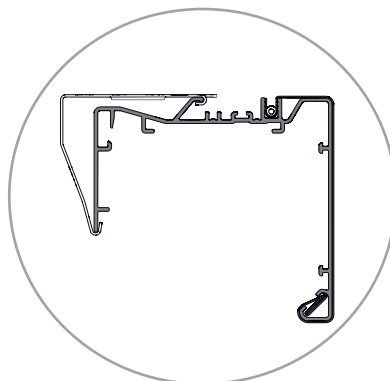

3 Attach cassette assembly to mounting brackets as illustrated.