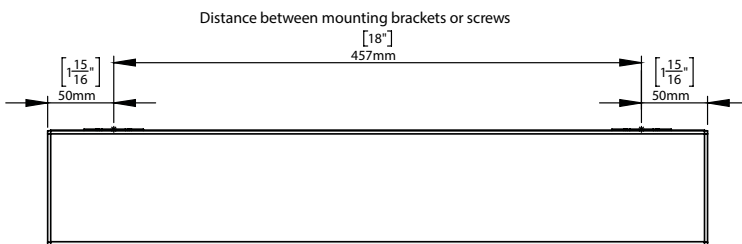

### 1 Installation with or without mounting bracket

- Note: 1 mounting bracket or 1 screw every 18". Number of mounting brackets or screws will vary according to the length of the shade.
- Keep a minimum distance of 2" (50mm) from the edge of the assembly and center of mounting bracket and screw.