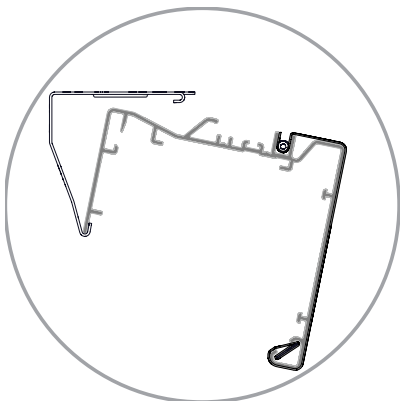

3 Attach cassette assembly to mounting brackets as illustrated.